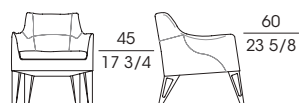

SF **63911**
Poltrona con cuscino rivestimento in pelle punto catenella
Armchair with cushion with leather cover chain stitch
cm 71 x 78 x h 77
in 28 x 30 3/4 x h 30 3/8