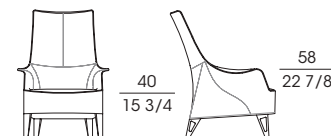

SF **63941**
Bergère rivestimento in pelle punto catenella
Wing chair with leather cover chain stitch
cm 77 x 87 x h 106
in 30 1/4 x 34 1/4 x h 41 3/4