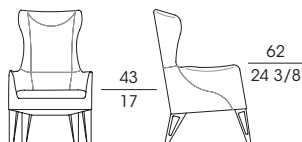

SF **62911**
Poltrona rivestimento in cuoio cuscino in tessuto o pelle
Armchair with saddle leather cover cushion in fabric or leather
cm 71 x 78 x h 77
in 28 x 30 3/4 x h 30 3/8

SF **62931**
Bergère rivestimento in cuoio
Wing chair with saddle leather cover
cm 69 x 87 x h 112
in 27 1/8 x 34 1/4 x h 44 1/8

SF **62942**
Bergère rivestimento in cuoio
Wing chair with saddle leather cover
cm 77 x 87 x h 106
in 30 1/4 x 34 1/4 x h 41 3/4

SF **63911**
Poltrona con cuscino rivestimento in pelle punto catenella
Armchair with cushion with leather cover chain stitch
cm 71 x 78 x h 77
in 28 x 30 3/4 x h 30 3/8