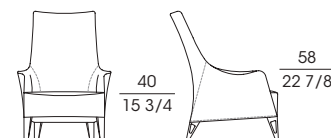

SF **63945**
Bergère rivestimento in tessuto o pelle con profilo in pelle
Wing chair with fabric or leather cover and leather piping
cm 77 x 87 x h 106
in 30 1/4 x 34 1/4 x h 41 3/4