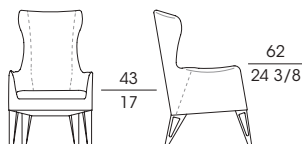

SF **63932**
Bergère con cuscino rivestimento in tessuto o pelle con profilo in pelle
Wing chair with cushion with fabric or leather cover and leather piping
cm 69 x 87 x h 112
in 27 1/8 x 34 1/4 x h 44 1/8