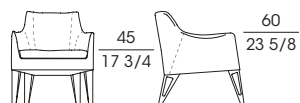

SF **63912**
Poltrona con cuscino rivestimento in tessuto o pelle con profilo in pelle
Armchair with cushion with fabric or leather cover and leather piping
cm 71 x 78 x h 77
in 28 x 30 3/4 x h 30 3/8